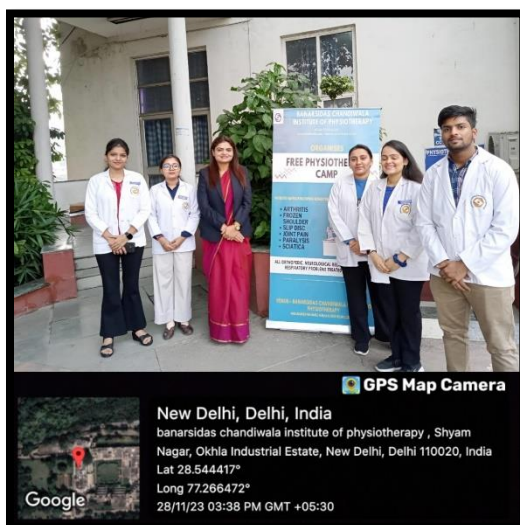

Free Physiotherapy Consultation Camp – 28th November 2023 at Banarsidas Chandiwala Institute of Physiotherapy

Objective – To provide community service, and student education free physiotherapy consultation camp was organized for patients.

Banarsidas Chandiwala Institute of Physiotherapy has organized free physiotherapy consultation camp under supervision of Dr. Jyoti Kataria on 28th November 2023 at general OPD. Camp was commenced from 9am till 4pm in general OPD. During the camp various patients approached our OPD and sought physiotherapy treatment for their respective pathological conditions. Our physiotherapy students from BPT 4th and 2nd year also actively participated during the event and learned physiotherapy assessment techniques, patient handling skills, management skills and communication skills with patients. Provided practical sessions where students can apply their knowledge under supervision. Also, during the camp, we conducted health education sessions on common issues and preventive measures. Patients were asked for follow-up programs to ensure continuity in care and education.